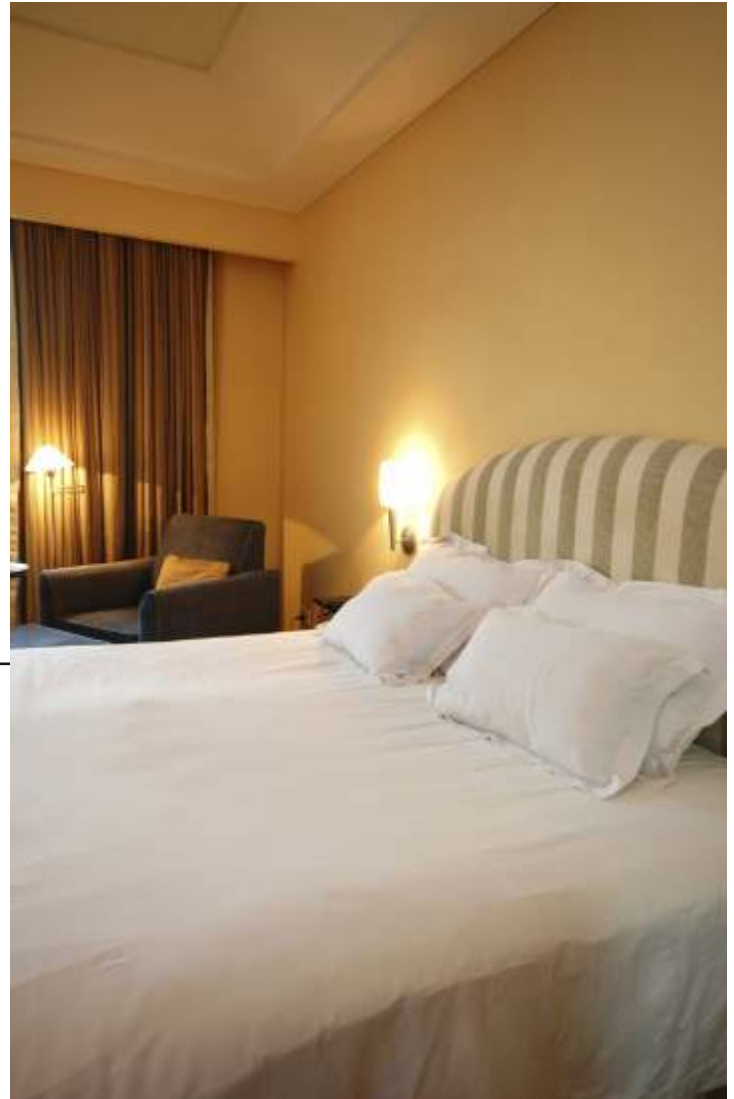

Percalé Sheets:

Sizes:

Size	Description	Packing
42X34	PILLOWCASE	25 DZ
36X80X8	FITTED SHEET	5 DZ
36X84X8	FITTED SHEET	5 DZ
39X80X8	FITTED SHEET	5 DZ
66X104	FLAT SHEET	5 DZ
66X108	FLAT SHEET	5 DZ
66X115	FLAT SHEET	5 DZ
54X72	DRAW SHEET	5 DZ
54X81	DRAW SHEET	5 DZ
54X90	DRAW SHEET	5 DZ

*Custom sizes available.

**CIM & Kaumograph available.

Light Weight Muslin Sheets:

Sizes:

Size	Description	Packing
42X34	PILLOWCASE	25 DZ
54X72	DRAW SHEET	5 DZ
54X81	DRAW SHEET	5 DZ
54X90	DRAW SHEET	5 DZ
36X80X8	FITTED SHEET	5 DZ
36X84X8	FITTED SHEET	5 DZ
39X80X8	FITTED SHEET	5 DZ
66X104	FLAT SHEET	5 DZ
66X108	FLAT SHEET	5 DZ
66X115	FLAT SHEET	5 DZ

Medium Weight Muslin

Sizes:

Size	Description	Packing
42X34	PILLOWCASE	25 DZ
54X72	DRAW SHEET	5 DZ
54X81	DRAW SHEET	5 DZ
54X90	DRAW SHEET	5 DZ
36X80X8	FITTED SHEET	5 DZ
36X84X8	FITTED SHEET	5 DZ
66X104	FLAT SHEET	5 DZ
66X108	FLAT SHEET	5 DZ
66X115	FLAT SHEET	5 DZ

Heavy Weight Muslin

Sizes:

Size	Description	Packing
42X34	PILLOWCASE	25 DZ
54X72	DRAW SHEET	5 DZ
54X81	DRAW SHEET	5 DZ
54X90	DRAW SHEET	5 DZ
36X80X8	FITTED SHEET	5 DZ
36X84X8	FITTED SHEET	5 DZ
66X104	FLAT SHEET	5 DZ
66X108	FLAT SHEET	5 DZ
66X115	FLAT SHEET	5 DZ

*Custom sizes available on all "T-130" Linens.

**CIM & Kaumograph available.

Don't see what your looking for? All of our items are customizable. Call us for custom sizes, weights, and colors!